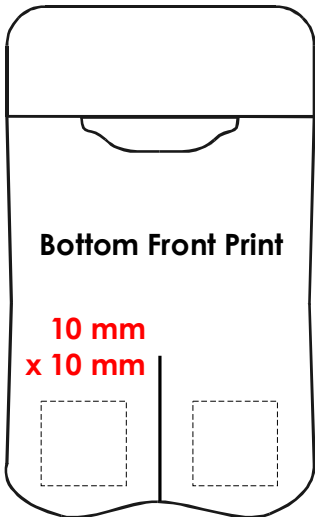

NB: To assure print quality a hi-res (min 300dpi) JPG and EPS must be supplied by client.

Please note that actual Mini-Butt print is SUPERIOR in resolution to the pdf examples above.

Print Options & Dimensions

Mini-Butts Personal Ashtrays have many printing options:-

- Front Print
- Top-Front Print
- Bottom Front Print (1 or both sides)
- Side Prints (1 or 2 sides)

Print Options

* Minor distortion to art may occur when printed over butt crack.